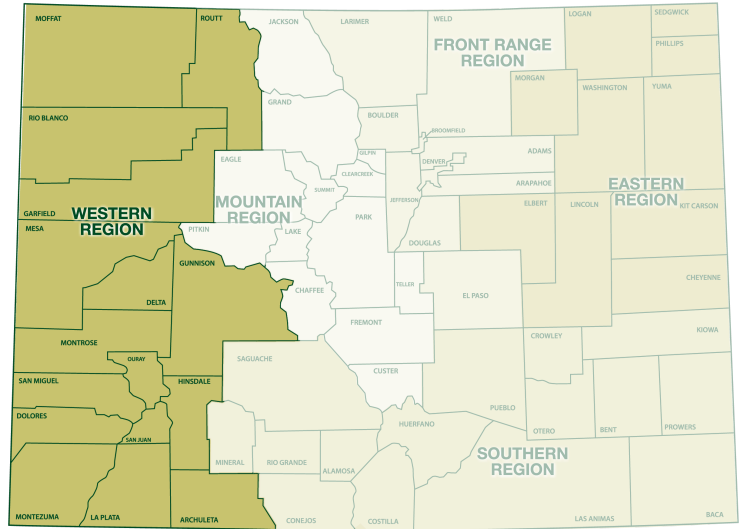

For over 100 years, CSU Extension has strived to be your trusted partner connecting Coloradans to actionable, research-based solutions and education in your community.

County Extension Directors

- **Archuleta County:** Robin Young
- **Dolores County:** Gus Westerman
- **Garfield County:** Carla Farrand
- **Gunnison & Hinsdale Counties:** Hannah Kersting
- **La Plata County:** Nicole Clark
- **Moffat County:** Megan Stetson
- **Montezuma County:** Emily Lockard
- **Rio Blanco County:** Linda Masters
- **Routt County:** Todd Hagenbuch
- **San Miguel Basin:** Yvette Henson
- **Tri River Area (Delta, Mesa, Montrose, and Ouray Counties):** Doug Dean

Research Centers & Campuses

- **Western Campus,** including the Western Colorado Research Center
- **Southwestern Colorado Research Center**

Leadership

James Pritchett
Vice President for Engagement and Extension
James.Pritchett@colostate.edu